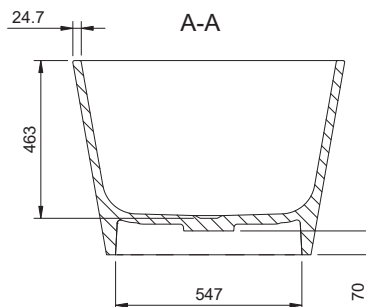

⚠ * Codici identificativi colori nuova tonalità * 067 Salvia - * 068 Fango

Per la tonalità dei colori attenersi ai campioni ceramici - *For real shades of colour please refer to our ceramic samples*