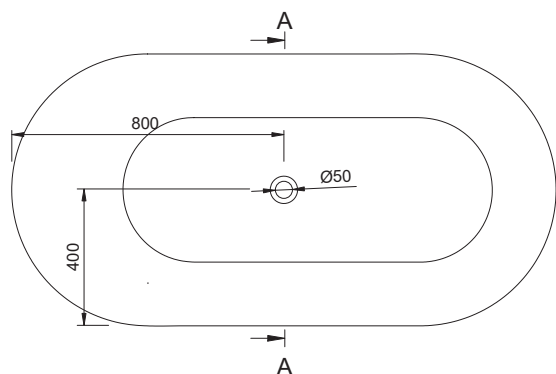

⚠ * Codici identificativi colori nuova tonalità * 067 Salvia - * 068 Fango

Per la tonalità dei colori attenersi ai campioni ceramici - *For real shades of colour please refer to our ceramic samples*