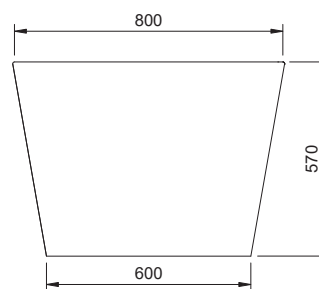

⚠ * Codici identificativi colori nuova tonalità * 067 Salvia - * 068 Fango

Per la tonalità dei colori attenersi ai campioni ceramici - *For real shades of colour please refer to our ceramic samples*