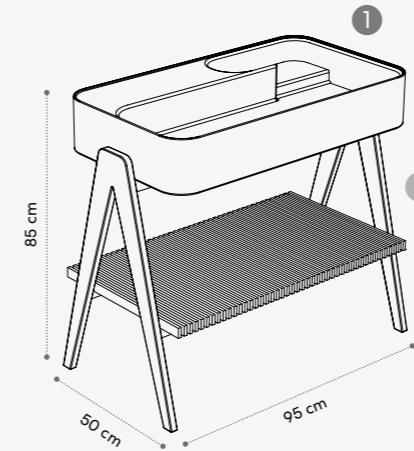

Technical Information

Trama

→ design Studio63

Lavabo in ceramica con struttura in legno / Ceramic washbasin with selfstanding wood framework

Technical information

Trama

1 LAVABO/WASHBASIN

Ceramica/Ceramic
L95 x H85 x P50 cm
L131 x H85 x P50 cm