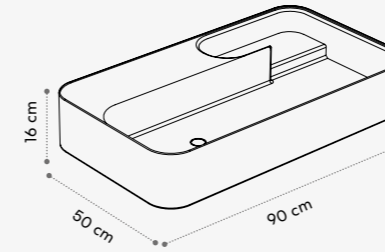

Technical Information

Trama

→ design Studio63

Lavabo in ceramica con struttura in legno / Ceramic washbasin with selfstanding wood framework

Technical information

Trama

1 LAVABO/WASHBASIN

Ceramica/Ceramic
L95 x H85 x P50 cm
L131 x H85 x P50 cm

Technical information

- 1 LAVABO/WASHBASIN
Ceramica/Ceramic
L60 x H16 x P45 cm
L90 x H16 x P50 cm

Color Collection glossy

Color Collection matt

Specchio Trama

→ design Studio63

Specchio contenitore con mensole e illuminazione / Mirror cabinet with shelf and light