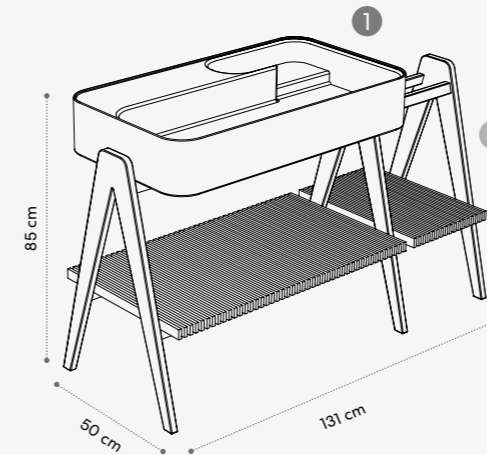

Technical Information

Trama

→ design Studio63

Lavabo in ceramica con struttura in legno / Ceramic washbasin with selfstanding wood framework

Technical information

Trama

1 LAVABO/WASHBASIN

Ceramica/Ceramic
L95 x H85 x P50 cm
L131 x H85 x P50 cm