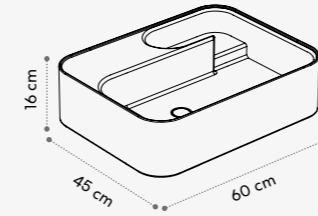

Technical Information

Trama

→ design Studio63

Lavabo in ceramica con struttura in legno / Ceramic washbasin with selfstanding wood framework

Technical information

Trama

1 LAVABO/WASHBASIN

Ceramica/Ceramic
L95 x H85 x P50 cm
L131 x H85 x P50 cm

Technical information

- 1 LAVABO/WASHBASIN
Ceramica/Ceramic
L60 x H16 x P45 cm
L90 x H16 x P50 cm

Color Collection glossy

Color Collection matt

Specchio Trama

→ design Studio63

Specchio contenitore con mensole e illuminazione / Mirror cabinet with shelf and light