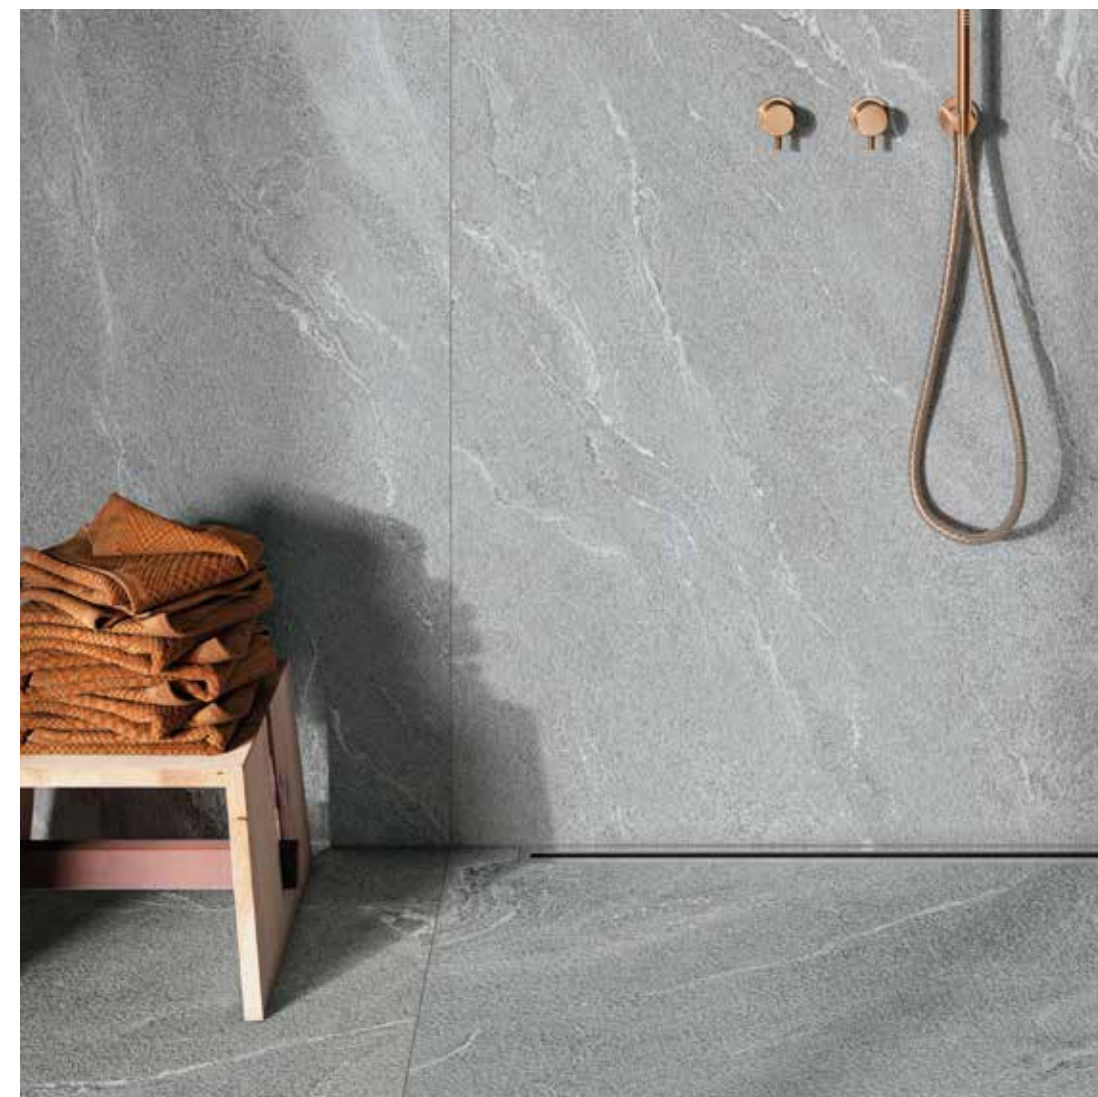

H270
Stone inspiration

TYROL
STONE

6 MM

ST STRUTTURATO
R10 A+B

270x120
106"x48"

6 mm

ST2712539MF6

120x120
48"x48"

6 mm

ST120539MF6

300x100
120"x40"

6 mm

ST310539MF6

100x100
40"x40"

6 mm

ST100539MF6